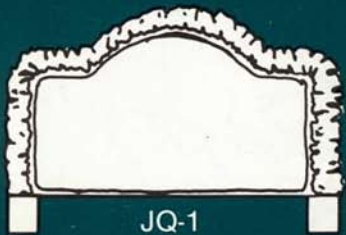

HEADBOARDS

Body available quilted or unquilted, framed with 1/2" welt/outer edge 4" shirred bolster with legs.

JQ-1

JQ-2

JQ-3

JQ-4

JQ-5

SIZE	TWIN	FULL	QUEEN	KING
48"	2½ yds.	3½ yds.	4½ yds.	4½ yds.
54"	2½ yds.	3½ yds.	3½ yds.	4 yds.
Added for Shirred Banding	2 yds.	3 yds.	4 yds.	4 yds.