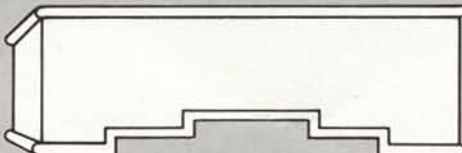

PENCIL PLEAT VALANCE

BOX PLEAT VALANCE
With Tacking Strip (Open or Closed)

EMPIRE VALANCE
With or Without End Jabots

SHAPED VALANCE
Rod Pocket - Self Lined

POUF VALANCE
Rod Pocket - Top and Bottom
Can be Board Mounted

CORNICE COLLECTION Other styles and shapes available.

STYLE C-23

STYLE C-29

STYLE C-30

STYLE C-31

STYLE C-33

STYLE C-39