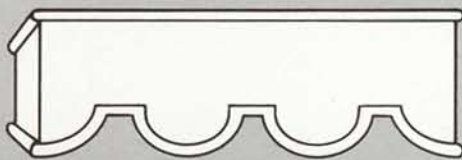

CASUAL POLE SWAG
Contracted or Uncontracted

FESTOON AND JABOT
With Tacking Strip for Board Mount

FESTOON AND JABOT
With Tacking Strip for Board Mount

PINCH PLEATED VALANCE

BALLOON VALANCE
Rod or Board Mounted

PENCIL PLEAT VALANCE

BOX PLEAT VALANCE
With Tacking Strip (Open or Closed)

EMPIRE VALANCE
With or Without End Jabots

SHAPED VALANCE
Rod Pocket - Self Lined

POUF VALANCE
Rod Pocket - Top and Bottom
Can be Board Mounted

CORNICE COLLECTION Other styles and shapes available.

STYLE C-23

STYLE C-29

STYLE C-30

STYLE C-31

STYLE C-33

STYLE C-39